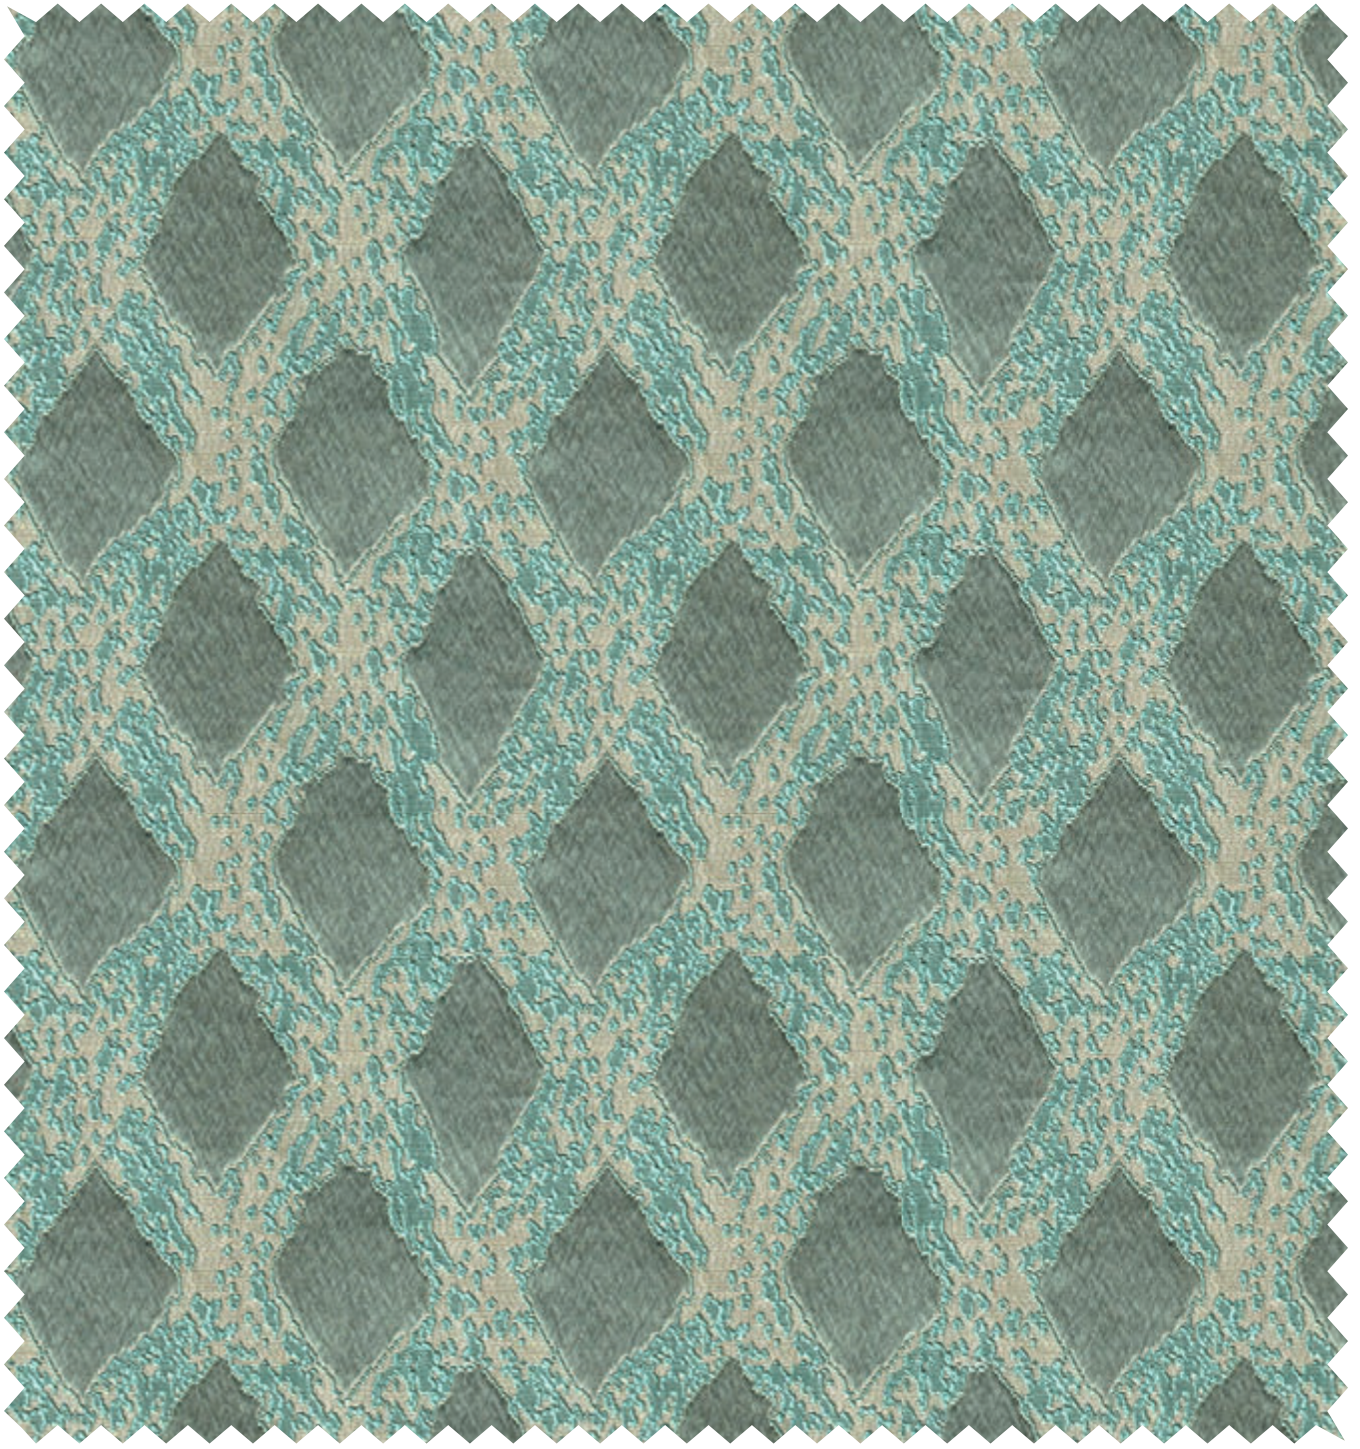

Collection : SOFT TOUCH
Design : 5113
Shade : GREEN

Width : 48"/122 cms
Composition : Silk Polyester , GSM : 260
Colour shades may slightly vary from dye-lot to dye-lot
Wash : End Use :

Sr. No. : 39