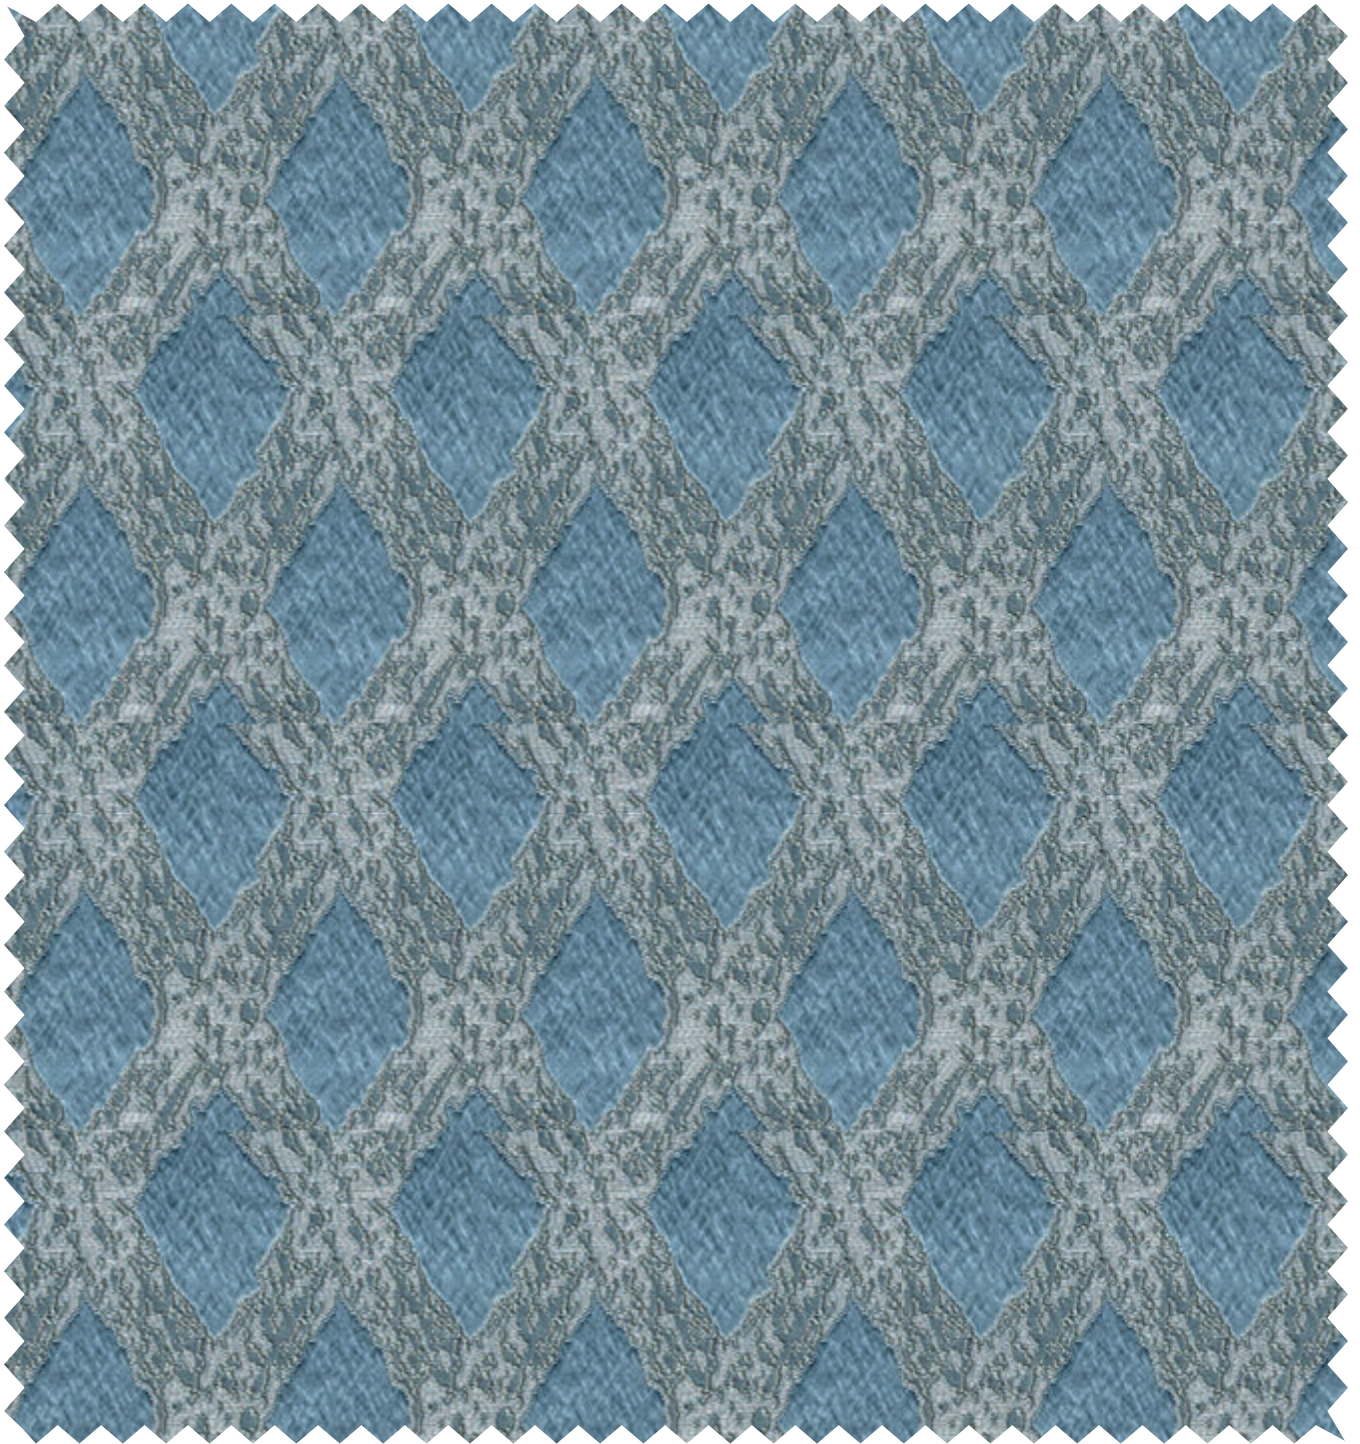

Collection : SOFT TOUCH
Design : 5113
Shade : GREY

Width : 48"/122 cms
Composition : Silk Polyester , GSM : 260
Colour shades may slightly vary from dye-lot to dye-lot
Wash : End Use :

Sr. No. : 04