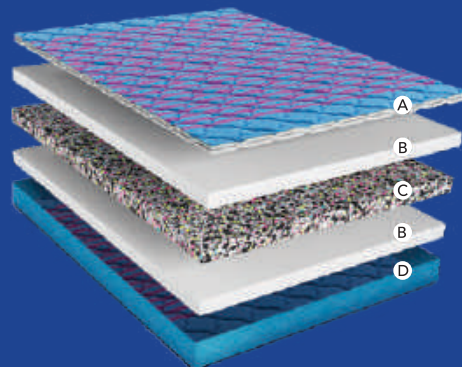

Layers of Mattress

- Ⓐ Indian Cotton Fabric Quilt with PU Foam
- Ⓑ HD PU Foam
- Ⓒ Bonded Foam
- Ⓑ Indian Cotton Fabric
- Ⓓ