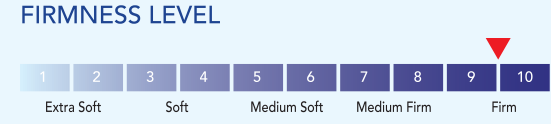

PRODUCT FEATURE

Usage	Single Side
Health Benefits	Eco Friendly Natural Coir
Transpirability	Semi Absorbent
Heat Regulation	Optimum
Special Materials	Natural Rubberized Coir HD PU Foam Indian Cotton Fabric

BELOW
90 KG

COIR +
FOAM

FABRIC
COLOUR

FABRIC
COLOUR

SINGLE
SIDE