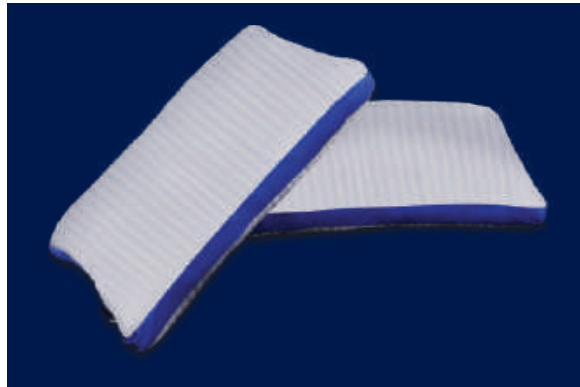

Trofy
Conjugated Fiber Pillow
Size : 27"X17"   MRP : ₹ 650

- Washable
- Anti Microbial
- Feather Soft
- Fluff up