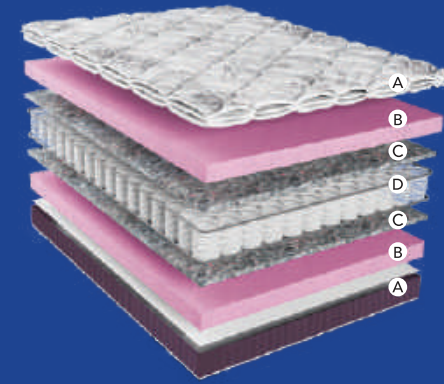

Layers of Mattress

- Ⓐ Premium Quality Knitted Fabric
Quilt with HD Memory Foam
- Ⓑ HD Profile Foam
- Ⓒ HD Super Soft Foam
- Ⓓ Hard Cotton Felt
- Ⓔ High Carbon Triple Tempered Pocketed Spring
- Ⓕ Bounce HR Foam Sheet
- Ⓖ Premium Quality Antiskid Fabric Quilt

ALL WEIGHT

POCKETED SPRING

FABRIC COLOUR

BOTH SIDES

Layers of Mattress

- Ⓐ Premium Quality Knitted Fabric
Quilt with HD Peeled PU SS Foam
- Ⓑ HD Super Soft Foam (OPT)
- Ⓒ HD Super Soft Foam
- Ⓓ Hard Cotton Felt
- Ⓔ High Carbon Triple Tempered Pocketed Spring
- Ⓕ Premium Quality Antiskid Fabric Quilt

Layers of Mattress

- Ⓐ Premium Quality Knitted Fabric
Quilt with HD Peeled PU SS Foam
- Ⓑ Bounce HR Foam Sheet
- Ⓒ Hard Cotton Felt
- Ⓓ High Carbon Triple Tempered
Pocketed Spring

PACK JOY SERIES - BENZY