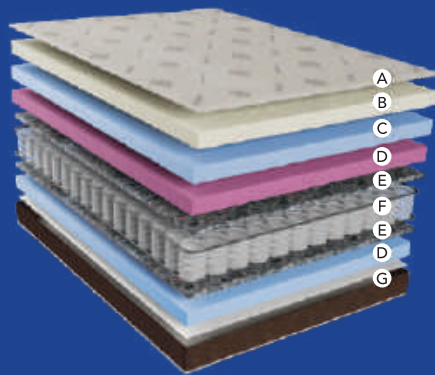

Layers of Mattress

- Ⓐ Natural Organic Cotton Fabric
- Ⓑ 100% Natural Latex
- Ⓒ HD Super Soft Foam
- Ⓓ Bounce HR Foam Sheet
- Ⓔ Hard Cotton Felt
- Ⓕ High Carbon Triple Tempered Pocketed Spring
- Ⓖ Premium Quality Antiskid Fabric Quilt

ALL WEIGHT

POCKETED SPRING

FABRIC COLOUR

SINGLE SIDE

ZERO PARTNER DISTURBANCE

STANDARD SIZES		Iceberg	
		ST	OPT
		6"	8"
Inches	Sq.Ft	152 mm	203mm
		₹	₹
72X30	15.00	23,990	25,773
72X36	18.00	28,788	30,928
72X42	21.00	33,586	36,082
72X44	22.00	35,185	37,800
72X48	24.00	38,384	41,237
72X60	30.00	47,980	51,546
72X66	33.00	52,778	56,701
72X72	36.00	57,576	61,855
75X30	15.63	24,990	26,847
75X36	18.75	29,988	32,216
75X42	21.88	34,985	37,586
75X44	22.92	36,651	39,375
75X48	25.00	39,983	42,955
75X60	31.25	49,980	53,694
75X66	34.40	54,977	59,063
75X72	37.50	59,975	64,433
78X30	16.25	25,989	27,921
78X36	19.50	31,187	33,505
78X48	26.00	41,583	44,673
78X60	32.50	51,978	55,842
78X66	35.75	57,176	61,426
78X72	39.00	62,374	67,010
84X36	21.00	33,586	36,082
84X48	28.00	44,781	48,110
84X60	35.00	55,977	60,137
84X66	38.50	61,574	66,151
84X72	42.00	67,172	72,164
Sq.Ft Rate in Custom Size		1759	1890
Warranty		10 yrs	10 yrs