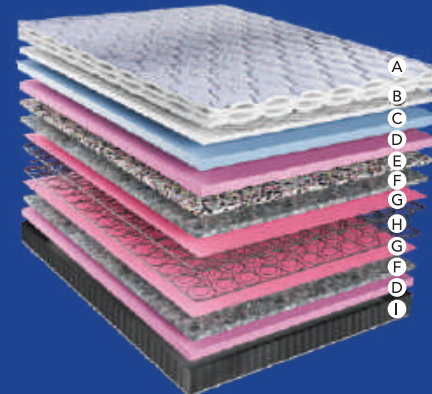

Layers of Mattress

- Ⓐ Premium Quality Knitted Fabric
Quilt with HD Peeled PU SS Foam
- Ⓑ HD Profile Foam
- Ⓒ HD Super Soft Foam
- Ⓓ Bounce HR Foam Sheet
- Ⓔ Hard Cotton Felt
- Ⓕ High Carbon Triple Tempered Pocketed Spring
- Ⓖ Premium Quality Antiskid Fabric Quilt

FIRMNESS LEVEL

PRODUCT FEATURE

Usage	Single Side
Health Benefits	Relaxation Easy Movement Ultra Plush Comfort Good For Spine Alignment
Transpirability	Easy Air Flow
Heat Regulation	Optimum
Special Materials	Double Tempered Anti-Sagging Technology Bonnell Spring HD Bonded Foam HD Profile Foam HD Super Soft Foam

Layers of Mattress

- Ⓐ Premium Quality Knitted Fabric
- Quilt with HD Peeled PU SS Foam
- Ⓑ HD Super Soft Foam
- Ⓒ Hard Cotton Felt
- Ⓓ Nylon Mesh Net
- Ⓔ Double Tempered Anti-Sagging Technology Bonnell Spring

Layers of Mattress

- Ⓐ Premium Quality Knitted Fabric
- Quilt with HD Peeled PU SS Foam
- Ⓑ HD Profile Foam
- Ⓒ HD Super Soft Foam
- Ⓓ Bounce HR Foam Sheet
- Ⓔ HD Bonded Foam
- Ⓕ Hard Cotton Felt
- Ⓖ Nylon Mesh Net
- Ⓗ Double Tempered Anti-Sagging Technology Bonnell Spring
- Ⓘ Premium Quality Antiskid Fabric Quilt