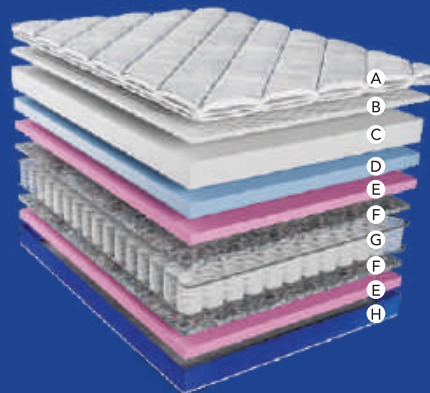

To manufacture this exciting range of mattresses and sleep products, Skyflex has invested hugely in several state-of-the-art manufacturing lines such as Foam Unit, Spring Unit, Quilting Unit, Mattress Processing Unit, Mattress Compression Unit and Packing Unit.

You need the most
power packed
vitamin on earth.

SKYFLEX™

Sleep better. Perform better.

ROYAL
CLOUD

SERIES

Experience the Royal
Sleep with our
Premium Mattress.

LUX CLOUD SERIES - I LOOK

ECO-FRIENDLY RECYCLED FABRIC SAVES NATURAL RESOURCES

FIRMNESS LEVEL

PRODUCT FEATURE

Usage	Single Side
Health Benefits	Experience Royal Sleep Premium Comfort Stable and Motion Isolating Support Cool and Breathable Good Balance of Pressure Relief and Support Anti-Microbial
Transpirability	Easy Air Flow
Heat Regulation	Optimum
Special Materials	High Carbon Triple Tempered Pocketed Spring HD Latex Foam Cool Gel Memory Foam HD Profile Foam Sheet HD Super Soft Foam Bounce HR Foam Sheet Eco Friendly Recycled Fabric

Layers of Mattress

- Ⓐ Eco Friendly Recycled Fabric
Quilt With Cool Gel Memory Foam
- Ⓑ HD Profile Foam
- Ⓒ HD Latex Foam
- Ⓓ HD Super Soft Foam
- Ⓔ Bounce HR Foam Sheet
- Ⓕ Hard Cotton Felt
- Ⓖ High Carbon Triple Tempered Pocketed Spring
- Ⓗ Premium Quality Antiskid Fabric Quilt