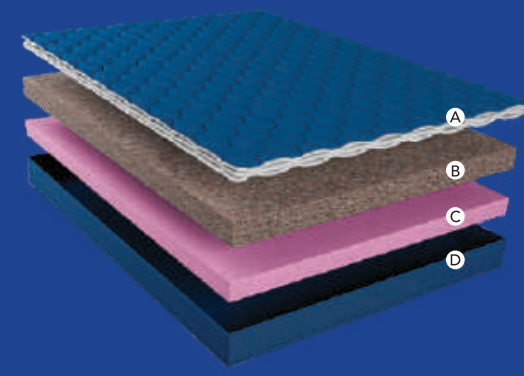

BELOW
90 KG

COIR +
FOAM

FABRIC
COLOUR

FABRIC
COLOUR

SINGLE
SIDE

PRODUCT FEATURE

Usage	Single Side
Health Benefits	Eco Friendly Natural Coir
Transpirability	Easy Air Flow
Heat Regulation	Optimum
Special Materials	Natural HD Rubberized Coir Bounce HR Foam Sheet Indian Cotton Fabric

BELOW
90 KG

COIR +
FOAM

FABRIC
COLOUR

FABRIC
COLOUR

SINGLE
SIDE

- Layers of Mattress**
- Ⓐ Indian Cotton Fabric Quilt with PU Foam
 - Ⓑ Natural HD Rubberized Coir
 - Ⓒ HD PU Foam
 - Ⓑ Indian Cotton Fabric
 - Ⓓ Indian Cotton Fabric