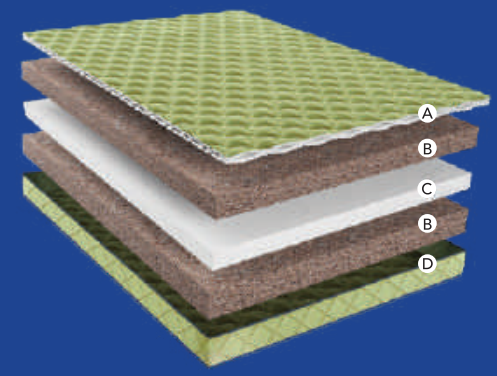

1. **Layers of Mattress**
2. Ⓐ Indian Cotton Fabric Quilt with PU Foam
   - Ⓑ Natural HD Rubberized Coir
   - Ⓒ HD PU Foam
   - Ⓑ Indian Cotton Fabric
   - Ⓓ Indian Cotton Fabric