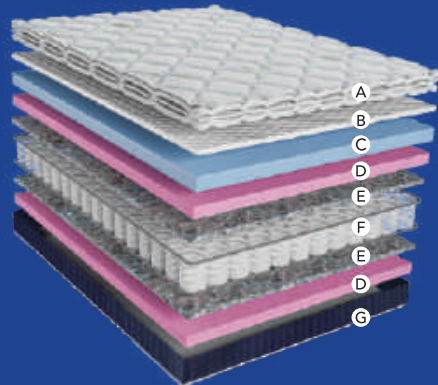

Layers of Mattress

- Ⓐ Premium Quality Knitted Fabric
  Quilt with HD Peeled PU SS Foam
- Ⓑ HD Profile Foam
- Ⓒ HD Super Soft Foam
- Ⓓ Bounce HR Foam Sheet
- Ⓔ Hard Cotton Felt
- Ⓕ High Carbon Triple Tempered Pocketed Spring
- Ⓖ Premium Quality Antiskid Fabric Quilt