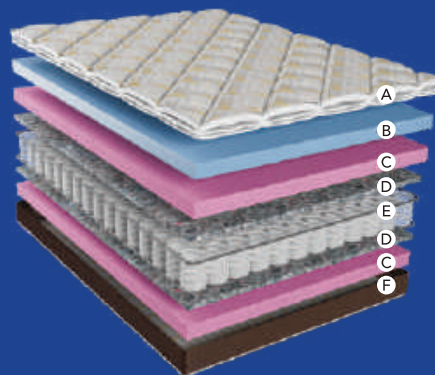

SKYFLEX 10
GRACE

LUX CLOUD SERIES - GRACE

ANTIMICROBIAL & ANTIFUNGAL
NATURAL IMMUNITY BOOSTER
UV RESISTANCE
NO STAIN & DURABILITY

FIRMNESS LEVEL

PRODUCT FEATURE

Usage	Single Side
Health Benefits	Experience Royal Sleep Stable and Motion Isolating Support Cool and Breathable Good Balance of Pressure Relief and Support Anti-Microbial
Transpirability	Easy Air Flow
Heat Regulation	Optimum
Special Materials	High Carbon Triple Tempered Pocketed Spring HD Super Soft Foam Bounce HR Foam Sheet Natural Immunity Booster Turmeric Fabric

Layers of Mattress

- Ⓐ Natural Immunity Booster Turmeric Fabric Quilt With Memory Foam
- Ⓑ HD Super Soft Foam
- Ⓒ Bounce HR Foam Sheet
- Ⓓ Hard Cotton Felt
- Ⓔ High Carbon Triple Tempered Pocketed Spring
- Ⓕ Premium Quality Antiskid Fabric Quilt