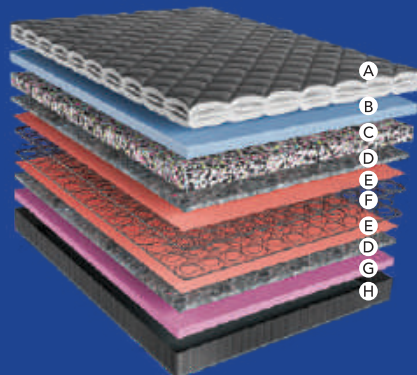

SPINEZ SERIES - ORTHO G / SPINE G

FIRMNESS LEVEL

PRODUCT FEATURE

Usage	Single Side
Health Benefits	Back Pain Relief, Temperature Sensitive Body Contouring, Hypo allergenic Pressure Relieving Muscles and Joints Aligns Your Spine In Natural Shape
Transpirability	Easy Air Flow
Heat Regulation	Optimum
Special Materials	Double Tempered Anti-Sagging Technology Bonnell Spring HD Bonded Foam HD Memory Foam HD Super Soft Foam Bounce HR Foam Sheet Premium Quality Polar Fabric

Layers of Mattress

- Ⓐ Premium Quality Polar Fabric
Quilt With Memory foam
- Ⓑ HD Super Soft Foam
- Ⓒ HD Bonded Foam
- Ⓓ Hard Cotton Felt
- Ⓔ Nylon Mesh Net
- Ⓕ Double Tempered Anti-Sagging
Technology Bonnell Spring
- Ⓖ Bounce HR Foam Sheet
- Ⓗ Premium Quality Antiskid Fabric Quilt