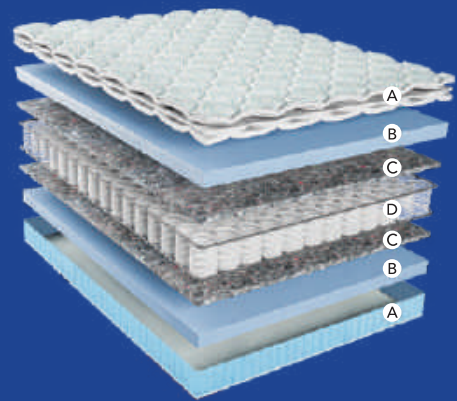

Layers of Mattress

- Ⓐ Premium Quality Knitted Fabric
- Quilt with HD Peeled PU SS Foam
- Ⓑ HD Super Soft Foam
- Ⓒ Hard Cotton Felt
- Ⓓ Nylon Mesh Net
- Ⓔ Double Tempered Anti-Sagging Technology Bonnell Spring

Layers of Mattress

- Ⓐ Premium Quality Knitted Fabric
- Quilt with HD Peeled PU SS Foam
- Ⓑ HD Profile Foam
- Ⓒ HD Super Soft Foam
- Ⓓ Bounce HR Foam Sheet
- Ⓔ HD Bonded Foam
- Ⓕ Hard Cotton Felt
- Ⓖ Nylon Mesh Net
- Ⓗ Double Tempered Anti-Sagging Technology Bonnell Spring
- Ⓘ Premium Quality Antiskid Fabric Quilt

Prioritize a good life with these innovative orthopedic mattresses, born from years of research.

Ensure restfulness for your body.

SKYFLEX™

Sleep better. Perform better.

POSTURE Pro

SERIES

Experience Ultimate
sleep and Comfort

BELOW
90 KG

POCKETED
SPRING

FABRIC
COLOUR

BOTH
SIDES

Layers of Mattress

- Ⓐ Premium Quality Knitted Fabric
Quilt with HD Peeled PU SS Foam
- Ⓑ HD Super Soft Foam
- Ⓒ Hard Cotton Felt
- Ⓓ High Carbon Triple Tempered
Pocketed Spring