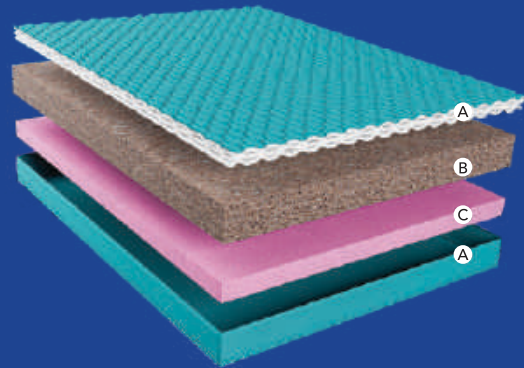

1. ### Layers of Mattress
2. Ⓐ Indian Cotton Fabric Quilt With HD Peeled PU SS Foam
   - Ⓑ 100 Density Natural Rubberized Coir
   - Ⓒ Bounce HR Foam Sheet

STANDARD SIZES		Classic	Deluxe			Hybrid	
		ST	ST			ST	
		4"	4"	5"	6"	5"	6"
		102 mm	102 mm	127 mm	152 mm	127 mm	152 mm
Inches	Sq.Ft	₹	₹	₹	₹	₹	₹
72X30	15.00	4,272	5,100	6,146	7,759	9,033	9,939
72X36	18.00	5,126	6,120	7,375	9,311	10,840	11,927
72X42	21.00	5,981	7,140	8,604	10,863	12,646	13,915
72X44	22.00	6,266	7,480	9,014	11,380	13,248	14,577
72X48	24.00	6,835	8,160	9,834	12,414	14,453	15,902
72X60	30.00	8,544	10,200	12,292	15,518	18,066	19,878
72X66	33.00	9,398	11,220	13,521	17,070	19,873	21,866
72X72	36.00	10,253	12,240	14,750	18,622	21,679	23,854
75X30	15.63	4,450	5,313	6,402	8,082	9,409	10,353
75X36	18.75	5,340	6,375	7,683	9,699	11,291	12,424
75X42	21.88	6,230	7,438	8,963	11,315	13,173	14,494
75X44	22.92	6,527	7,792	9,390	11,854	13,800	15,185
75X48	25.00	7,120	8,500	10,243	12,932	15,055	16,565
75X60	31.25	8,900	10,625	12,804	16,165	18,819	20,706
75X66	34.40	9,790	11,688	14,085	17,781	20,701	22,777
75X72	37.50	10,680	12,750	15,365	19,398	22,583	24,848
78X30	16.25	4,628	5,525	6,658	8,406	9,786	10,767
78X36	19.50	5,554	6,630	7,990	10,087	11,743	12,921
78X48	26.00	7,405	8,840	10,653	13,449	15,657	17,228
78X60	32.50	9,256	11,050	13,316	16,811	19,572	21,535
78X66	35.75	10,182	12,155	14,648	18,492	21,529	23,688
78X72	39.00	11,107	13,260	15,980	20,173	23,486	25,841
84X36	21.00	5,981	7,140	8,604	10,863	12,646	13,915
84X48	28.00	7,974	9,520	11,473	14,483	16,862	18,553
84X60	35.00	9,968	11,900	14,341	18,104	21,077	23,191
84X66	38.50	10,965	13,090	15,775	19,915	23,185	25,510
84X72	42.00	11,962	14,280	17,209	21,725	25,292	27,829
Sq.Ft Rate in Custom Size		314	374	451	569	662	729
Warranty		1 yr	2 yrs	2 yrs	2 yrs	5 yrs	5 yrs