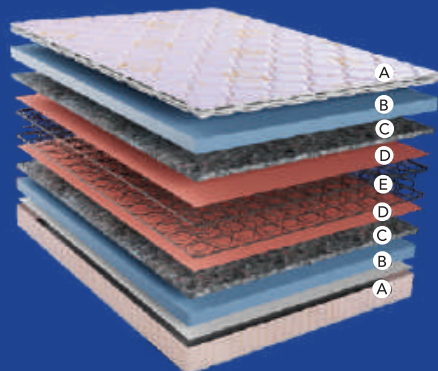

Layers of Mattress

- Ⓐ Premium Quality Knitted Fabric
Quilt with HD Peeled PU SS Foam
- Ⓑ HD Profile Foam
- Ⓒ HD Super Soft Foam
- Ⓓ Bounce HR Foam Sheet
- Ⓔ Hard Cotton Felt
- Ⓕ High Carbon Triple Tempered Pocketed Spring
- Ⓖ Premium Quality Antiskid Fabric Quilt

PACK JOY SERIES - CHERRY / WINGS

FIRMNESS LEVEL

PRODUCT FEATURE

Usage	Both Sides
Health Benefits	Relaxation Easy Movement Good for Spine Alignment
Transpirability	Easy Air Flow
Heat Regulation	Optimum
Special Materials	Double Tempered Anti-Sagging Technology Bonnell Spring

Layers of Mattress

- Ⓐ Premium Quality Knitted Fabric
- Quilt with HD Peeled PU SS Foam
- Ⓑ HD Super Soft Foam
- Ⓒ Hard Cotton Felt
- Ⓓ Nylon Mesh Net
- Ⓔ Double Tempered Anti-Sagging Technology Bonnell Spring