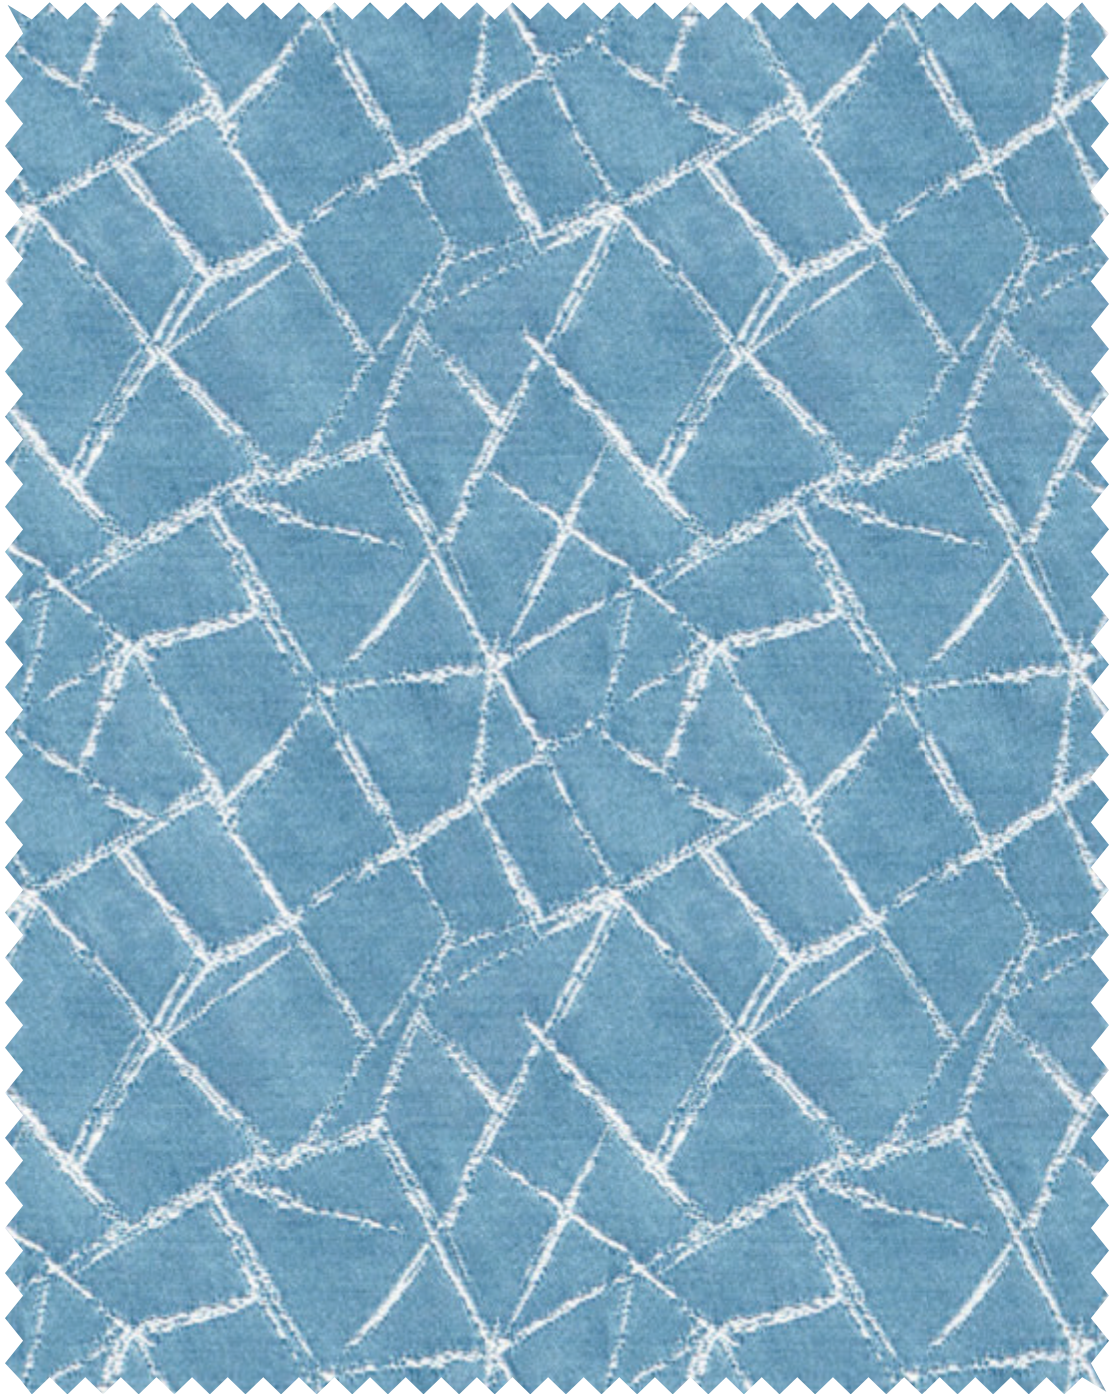

Collection : PASTLE
Design : B
Shade : 09

Width : 48"/122 cms , GSM : 270
Composition : 55% Cotton & 45% Poly
Colour shades may slightly vary from dye-lot to dye-lot
Wash : End Use :

Sr. No. : 5094