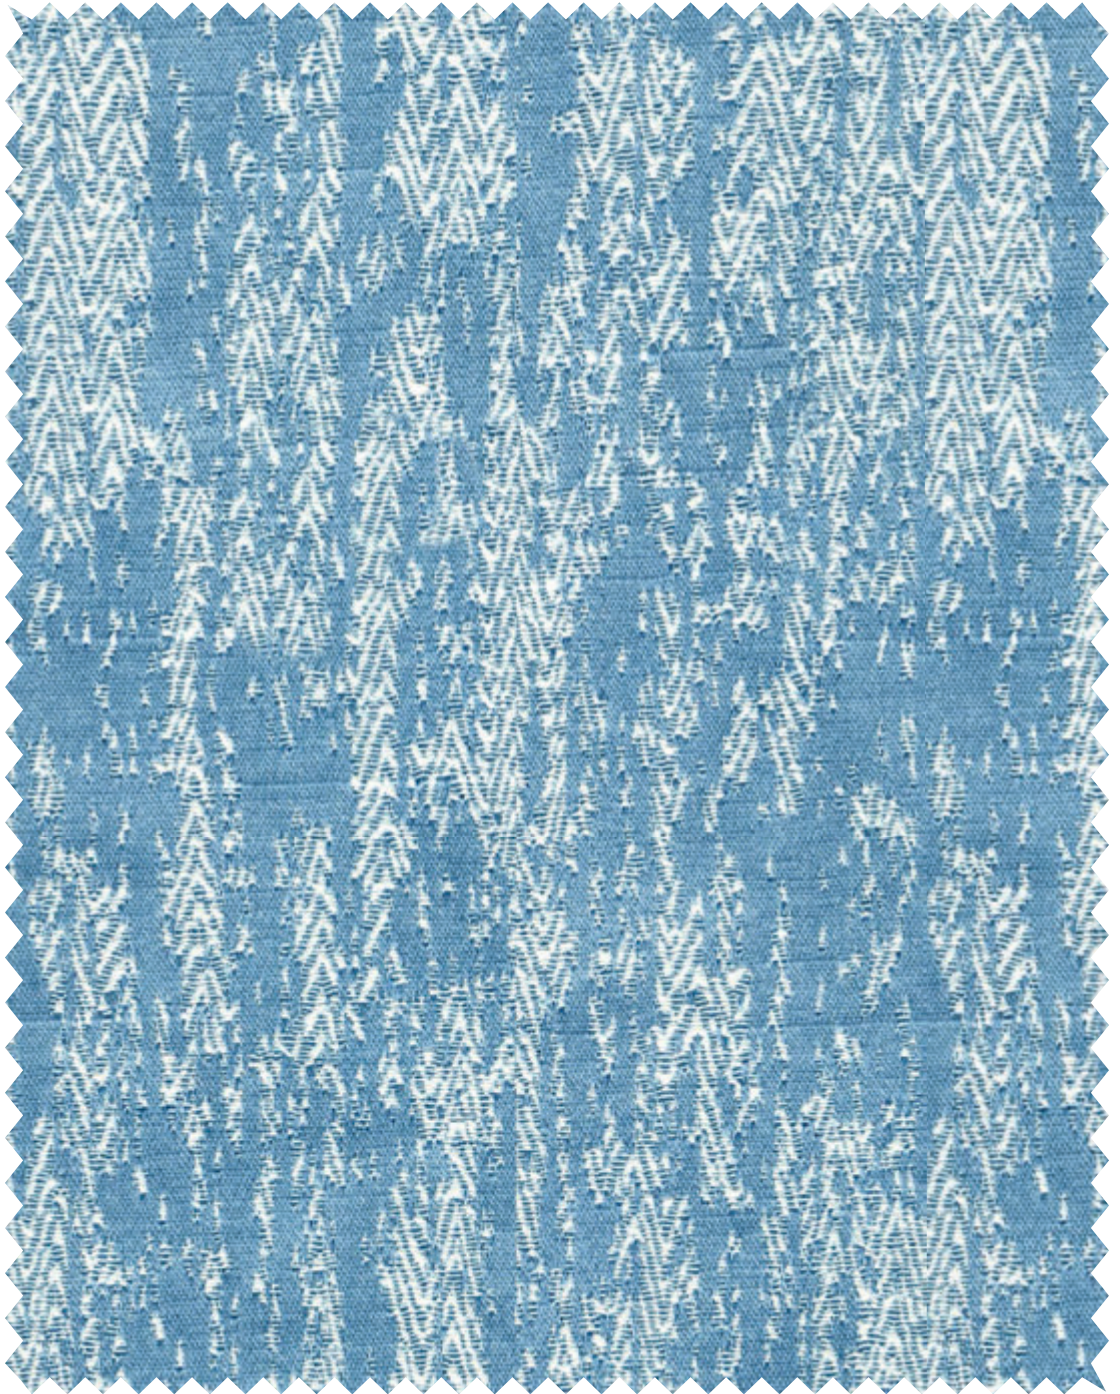

Collection : PASTLE
Design : A
Shade : 09

Width : 48"/122 cms , GSM : 270
Composition : 55% Cotton & 45% Poly
Colour shades may slightly vary from dye-lot to dye-lot
Wash : End Use :

Sr. No. : 5093