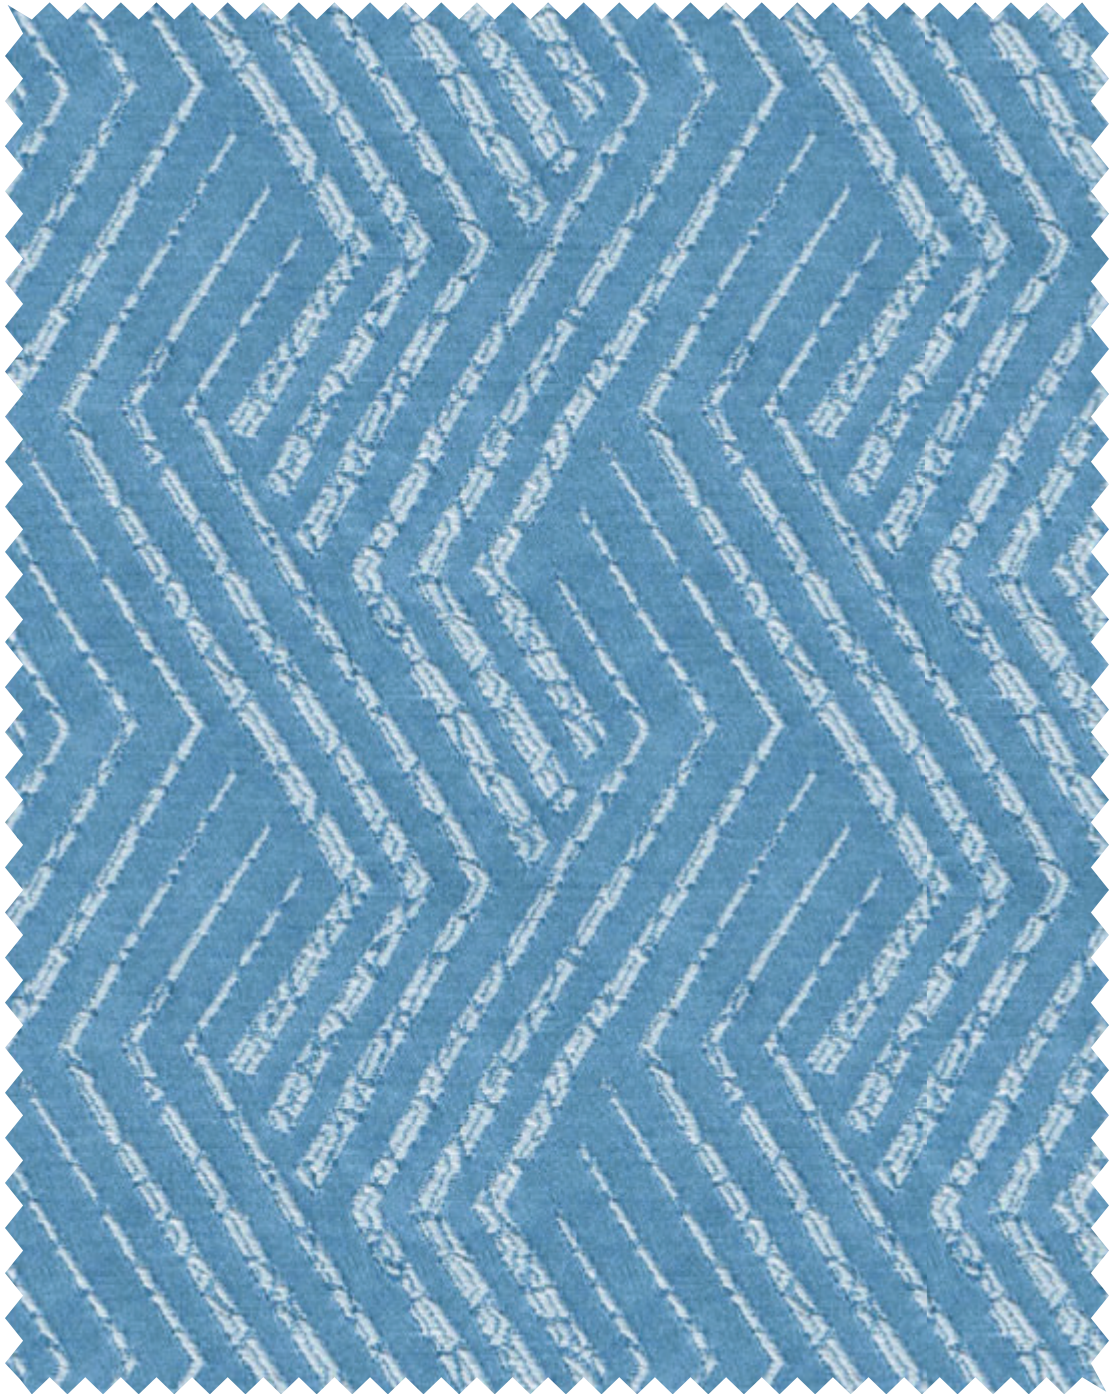

Collection : PASTLE
Design : C
Shade : 09

Width : 48"/122 cms , GSM : 270
Composition : 55% Cotton & 45% Poly
Colour shades may slightly vary from dye-lot to dye-lot
Wash : End Use :

Sr. No. : 5095