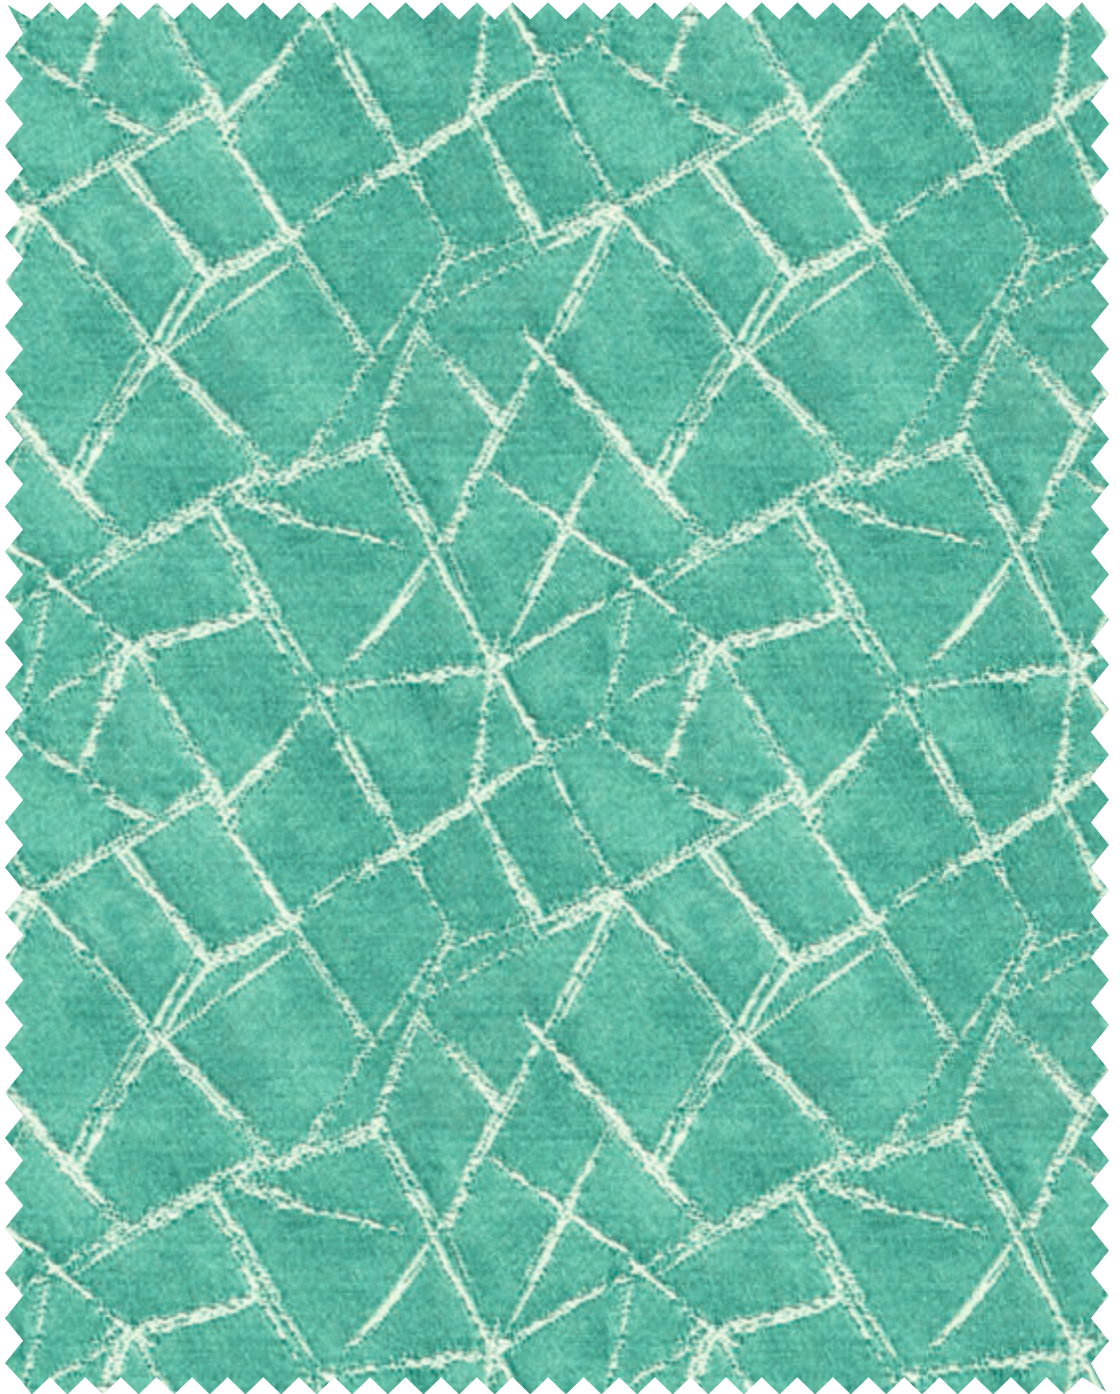

Collection : PASTLE
Design : B
Shade : 07

Width : 48"/122 cms , GSM : 270
Composition : 55% Cotton & 45% Poly
Colour shades may slightly vary from dye-lot to dye-lot
Wash : End Use :

Sr. No. : 5084