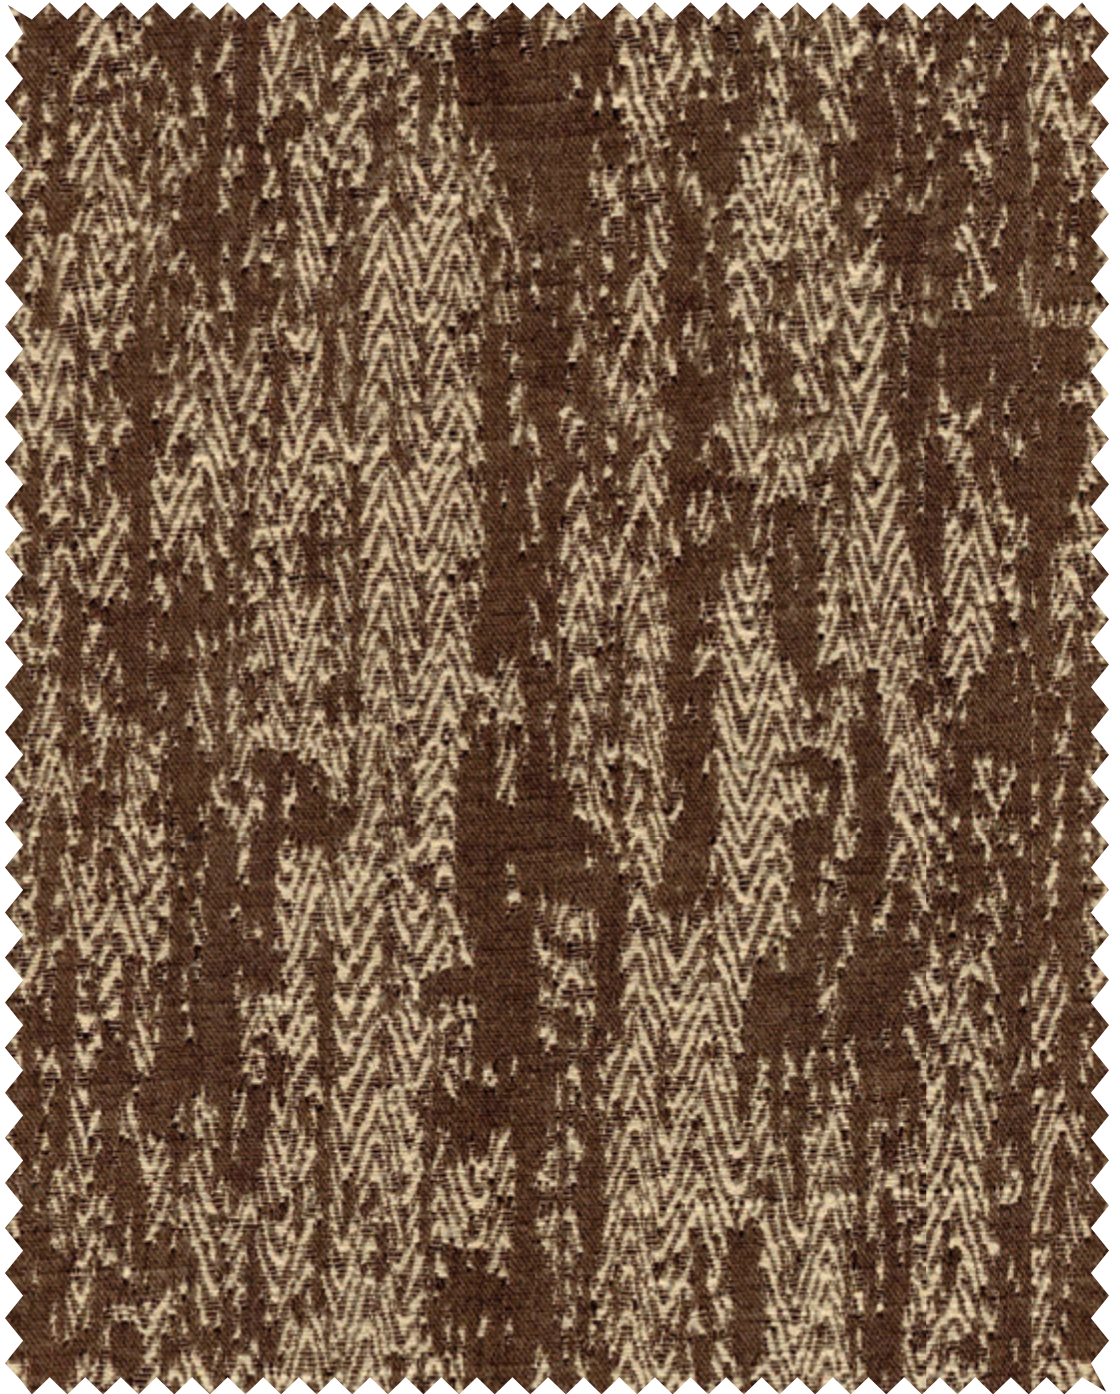

Collection : PASTLE
Design : A
Shade : 05

Width : 48"/122 cms , GSM : 270
Composition : 55% Cotton & 45% Poly
Colour shades may slightly vary from dye-lot to dye-lot
Wash : End Use :

Sr. No. : 5073