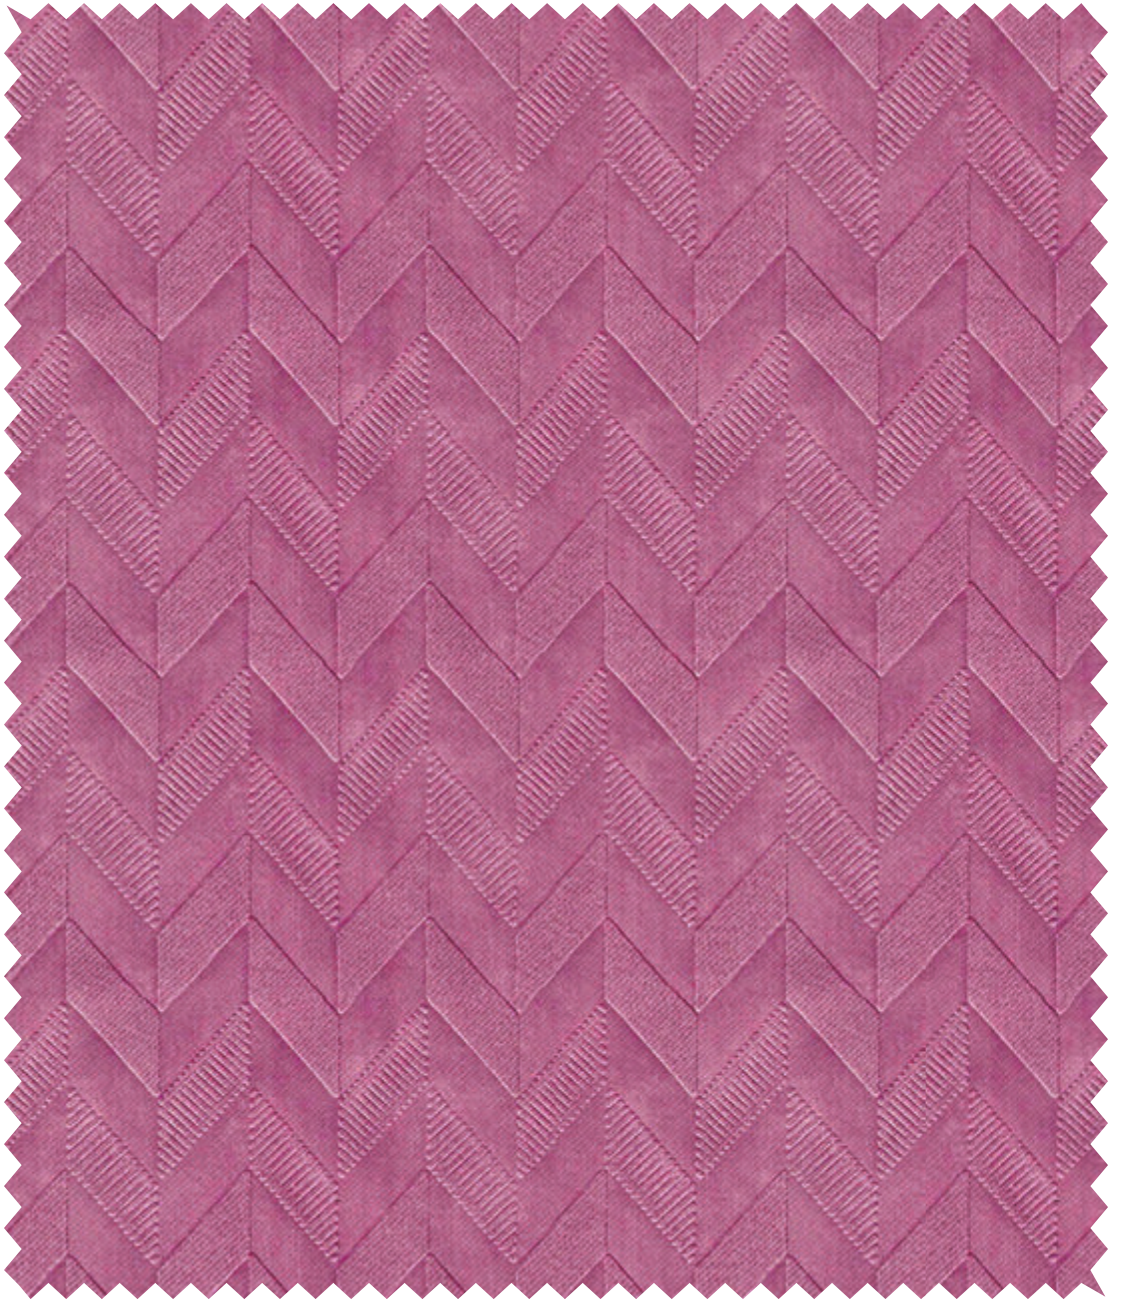

Sr. No. : 11102

Width : 54"/137 cms

Composition : 100% Polyester, GSM : 250

Colour shades may slightly vary from dye-lot to dye-lot

Wash :  End Use : 

For more info , scan:

Collection : MOON

Sr. No. : 11103