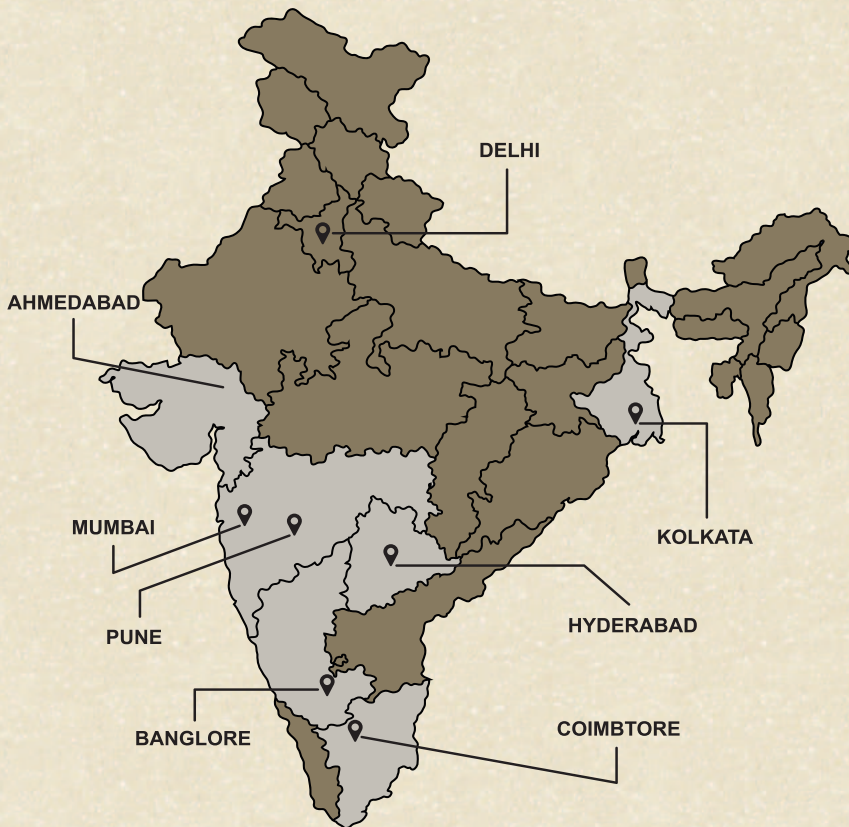

rayna decor®

Home Furnishing & Designs

OUR BRANCH STORES IN INDIA

Transform your space with us.

www.rayndecor.in

COLLECTION	SKU	WIDTH	COMPOSITION	GSM	MARTINDALE	END USE
IMPERIO	30	54"/137 cms	20% Cotton / 80 Pes	380	45,000 Rubs	

Scan for RRP

- We do not accept responsibility for any stain resulting from inappropriate use, chemical cleaning or additional impregnation.
- Test results were gathered from various sample & therefore represents average indicative values.
- Discoloration caused by clothing fabrics such as jeans does not represent a material defect.
- Minor colour deviation within permissible industrial tolerance standard within lot to lot fabrics should be acceptable

colors shades may slightly vary from dye lot to dye lot

Scan for E-Catalogue