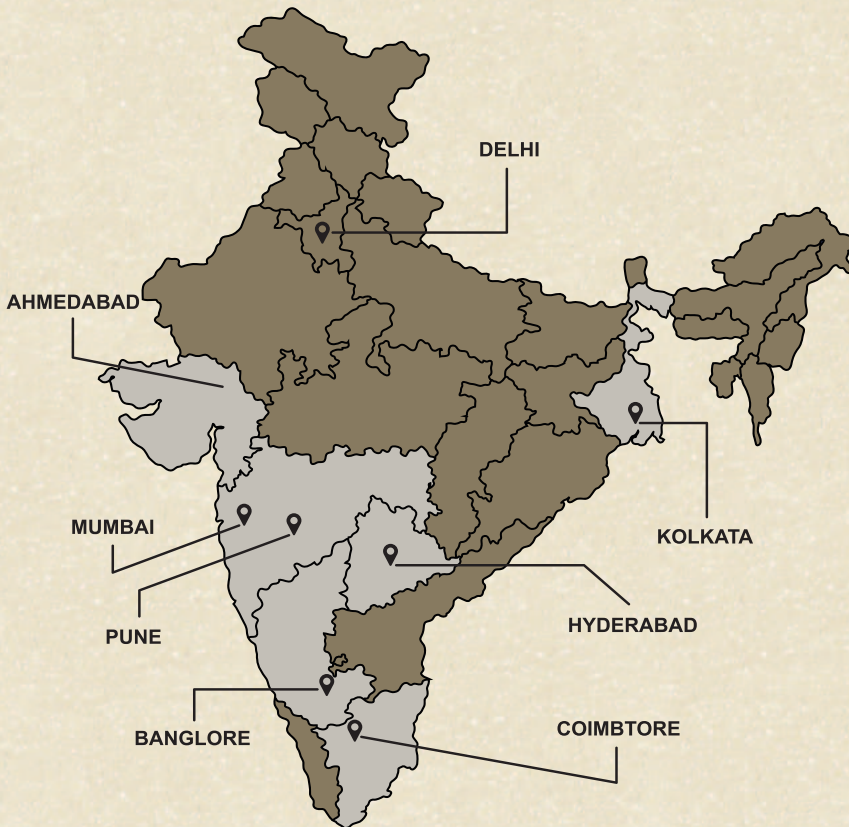

rayna decor®

Home Furnishing & Designs

OUR BRANCH STORES IN INDIA

Transform your space with us.

www.rayndecor.in

COLLECTION	SKU	WIDTH	COMPOSITION	GSM	MARTINDALE	END USE
DYNASTY	30	54"/137 cms	20% Cotton / 80 Pes	380	45,000 Rubs	

Scan for RRP

- We do not accept responsibility for any stain resulting from inappropriate use, chemical cleaning or additional impregnation.
- Test results were gathered from various sample & therefore represents average indicative values.
- Discoloration caused by clothing fabrics such as jeans does not represent a material defect.
- Minor colour deviation within permissible industrial tolerance standard within lot to lot fabrics should be acceptable

colors shades may slightly vary from dye lot to dye lot

Scan for E-Catalogue