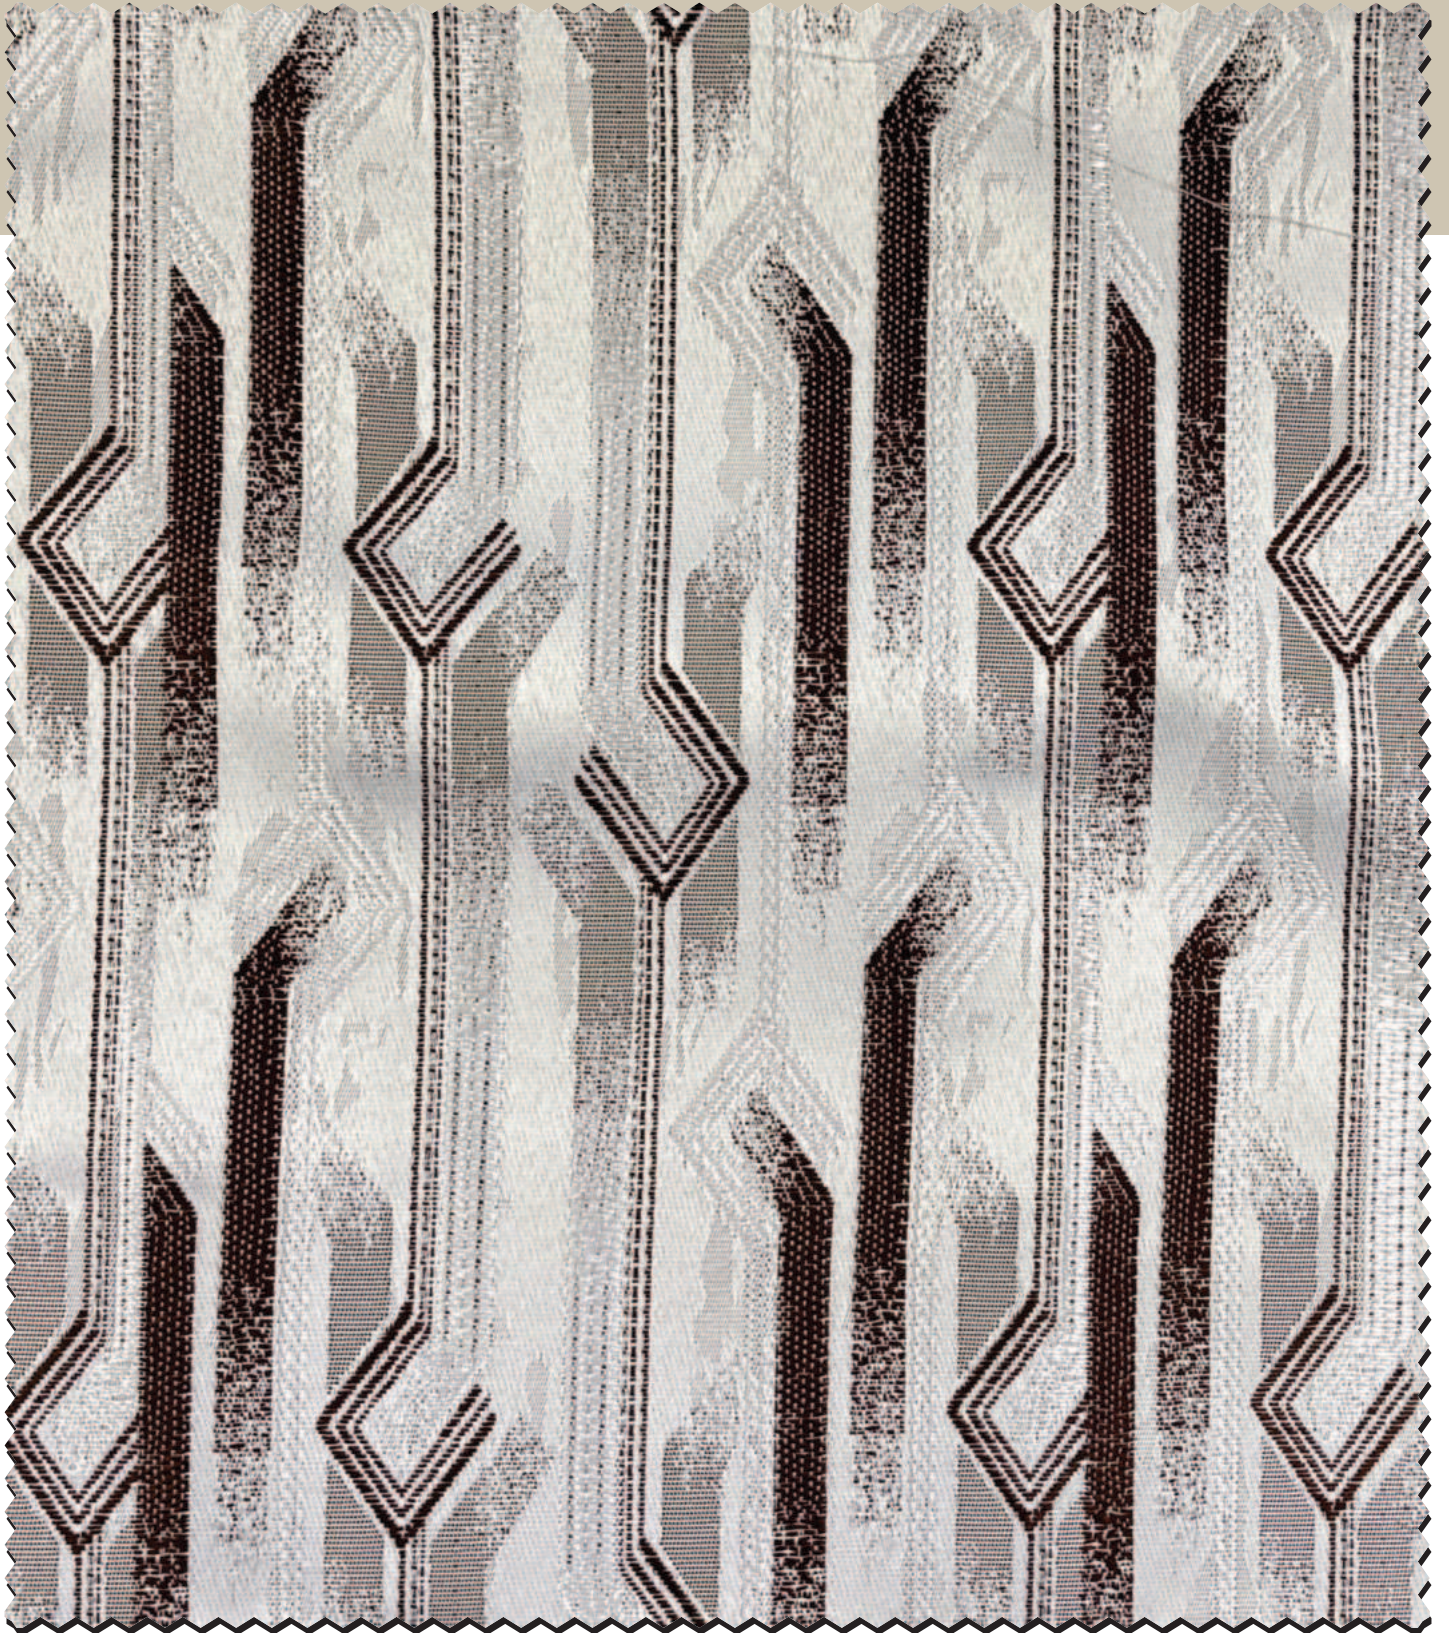

DYNASTY

WIDTH	COMPOSITION	GSM	END USE
54"/137 cms	20% Cotton, 80% Pes	380	 

S. No. 26

WIDTH	COMPOSITION	GSM	END USE
54"/137 cms	20% Cotton, 80% Pes	380	 

S. No. 27

WIDTH	COMPOSITION	GSM	END USE
54"/137 cms	20% Cotton, 80% Pes	380	 