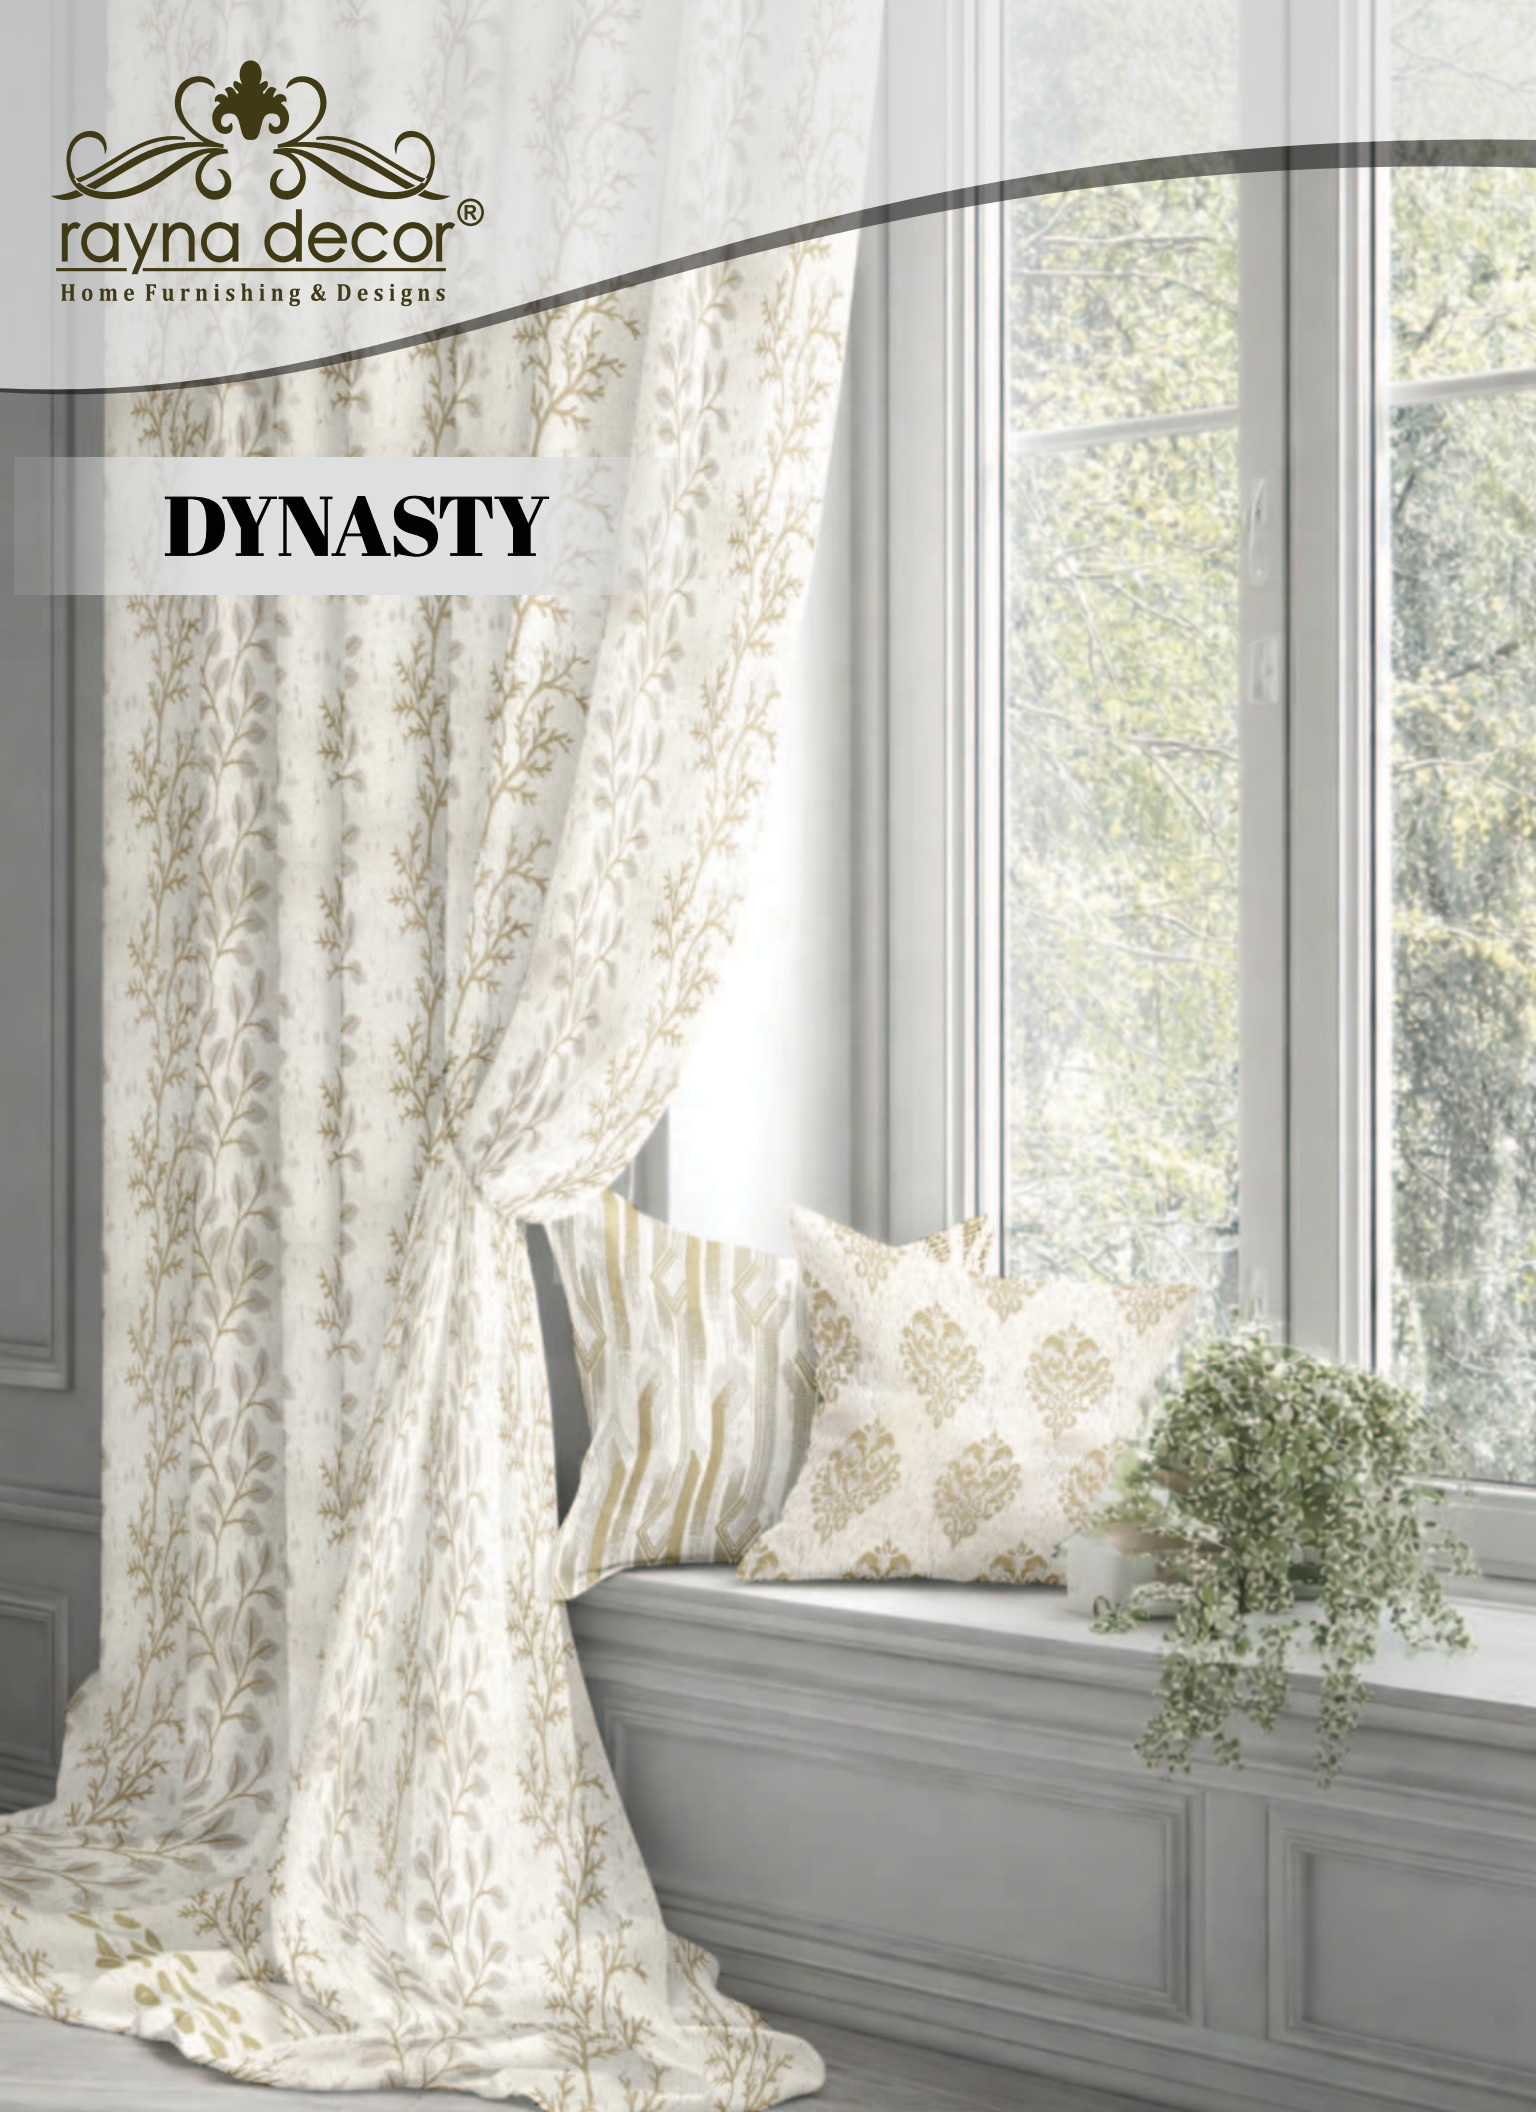

rayna decor[®]
Home Furnishing & Designs

DYNASTY

**KIDS
FRIENDLY**

BREATHABLE

**SOFT
TOUCH**

**AZRO DYE
FREE**

**HIGH
PERFORMANCE**

DYNASTY

WIDTH	COMPOSITION	GSM	END USE
54"/137 cms	20% Cotton, 80% Pes	380	 

S. No. 01

WIDTH	COMPOSITION	GSM	END USE
54"/137 cms	20% Cotton, 80% Pes	380	 

S. No. 02

WIDTH	COMPOSITION	GSM	END USE
54"/137 cms	20% Cotton, 80% Pes	380	 