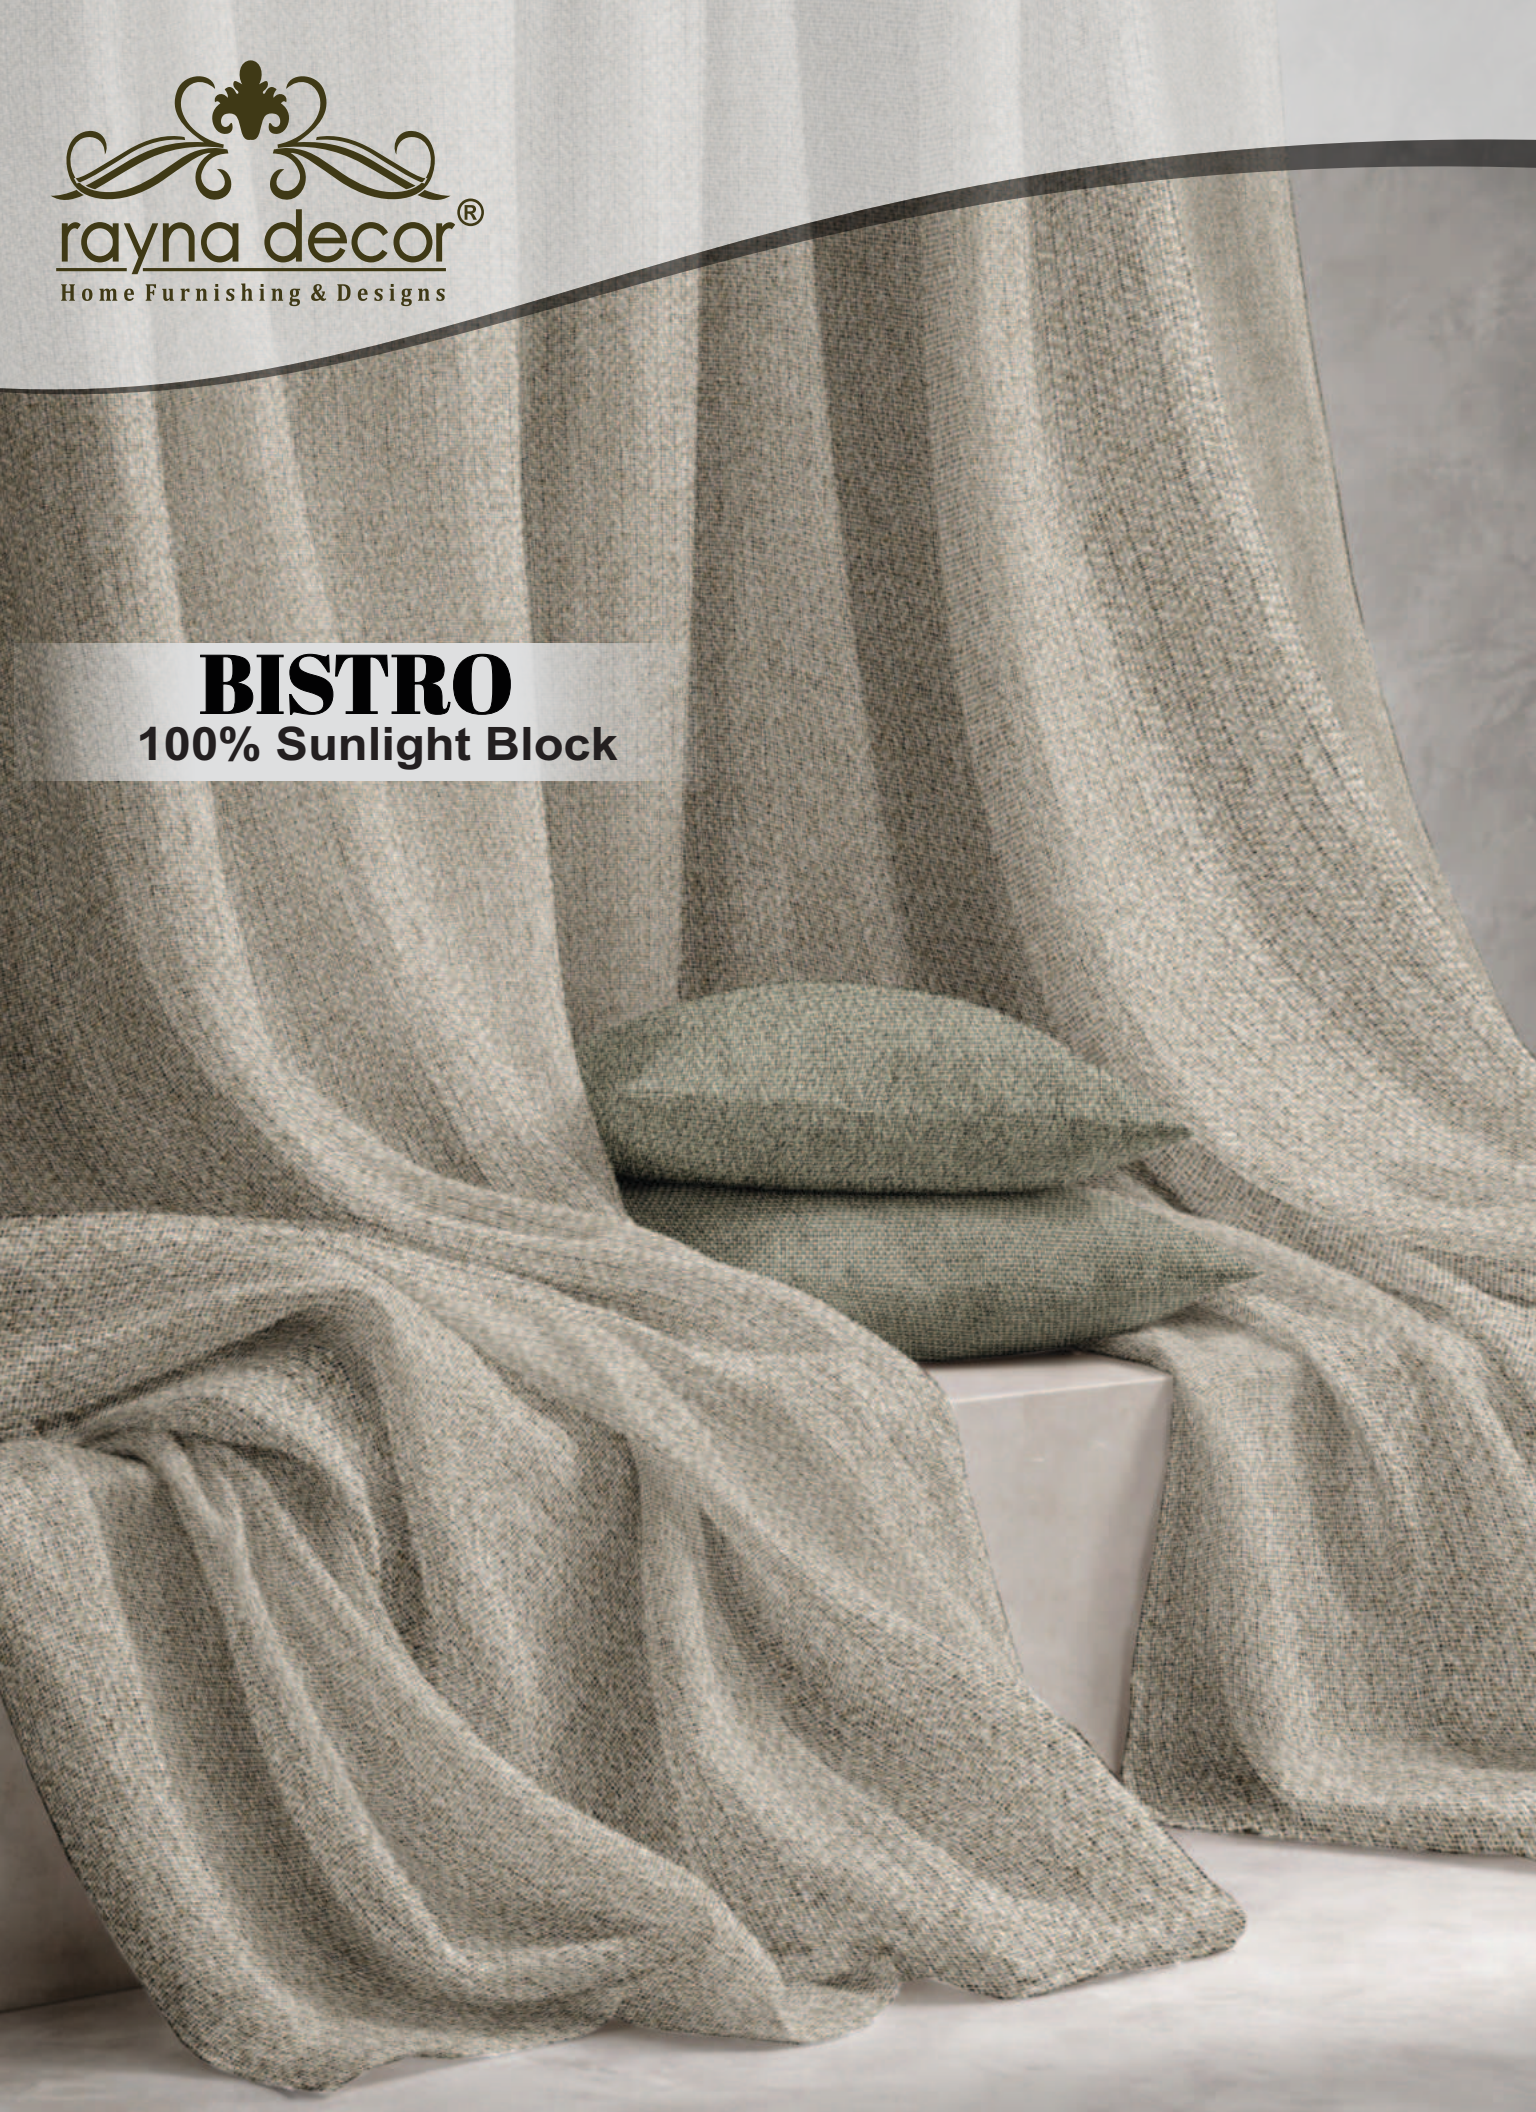

BREATHABLE
FABRIC

DECORATIVE
TEXTILE

BISTRO
100% Sunlight Block

SKU	WIDTH	COMPOSITION	GSM	END USE
22	54"/137 cms	100% Polyester	270	

S. No. 01

rayna decor[®]
Home Furnishing & Designs

Scan for E-Catalogue

BISTRO